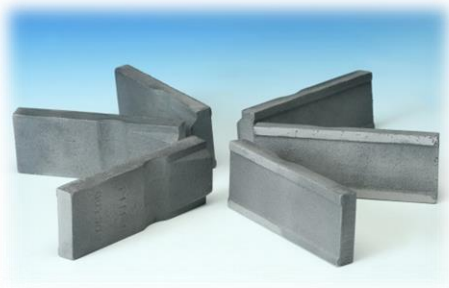

WHERE QUALITY COMES TO THE SURFACE

Blast Wheel Assembly Replacement Parts

Direct Drive Systems

****Blast Wheel assemblies and components may vary from machine to machine. Refer to user manual and/or contact customer service for information on your specific machine .**

Blastwheel Blades

Part # WB10-6111

Blast Wheel , Right Hand

Part # WB10-6179

Blast Wheel , Left Hand

Part # WB10-6180

Prices are subject to change. Contact your Guyson Corporation of U.S.A. Customer Service Representative for current pricing at **800-633-6677** or **518-587-7894**, or e-mail us at **custsvc@guyson.com**

WHERE QUALITY COMES TO THE SURFACE

Blast Wheel Assembly Replacement Parts

Direct Drive Systems

Armor , Lanced
Part # WB10-6106 Armor,

Armor, Extended Length *
Part# WB10-6108
*Used on GWB-401T Direct Drive Systems