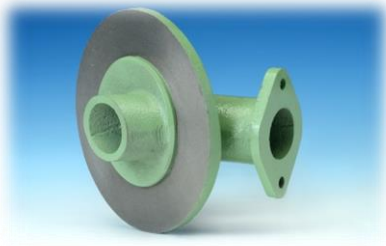

Blastwheel Blades

Part # WB10-6111

Blast Wheel , Right Hand

Part # WB10-6179

Blast Wheel , Left Hand

Part # WB10-6180

Prices are subject to change. Contact your Guyson Corporation of U.S.A. Customer Service Representative for current pricing at **800-633-6677** or **518-587-7894**, or e-mail us at **custsvc@guyson.com**

WHERE QUALITY COMES TO THE SURFACE

Blast Wheel Assembly Replacement Parts

Direct Drive Systems

Armor , Lanced
Part # WB10-6106 Armor,

Armor, Extended Length *
Part# WB10-6108
*Used on GWB-401T Direct Drive Systems

Armor , Top
Part# WB10-6125

Distributor with protection disk (Disk not shown)

Part # WB10-6107

Hub

Part #WB10-6092

*Confirm Bill of Materials

Prices are subject to change. Contact your Guyson Corporation of U.S.A. Customer Service Representative for current pricing at **800-633-6677** or **518-587-7894**, or e-mail us at **custsvc@guyson.com**

WHERE QUALITY COMES TO THE SURFACE

Blast Wheel Assembly Replacement Parts

Direct Drive Systems

Abrasive Feed Pipe

Part # WB10-6100

Regulator

Part # WB10-6119

**Blast Wheel Housing with
cover –Direct Drive**